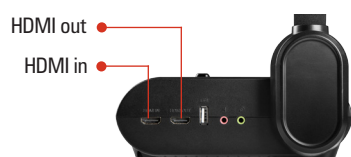

Input / Output Connections

RGB Input	15-Pins D-sub (VGA)	RGB Output	15-Pins D-sub (VGA)
HDMI Input	Yes	HDMI Output	Yes
Composite Video	RCA Jack (through optional CVBS Adapter)	USB	Mini-USB 2.0 (Connect to PC), Type-A (For USB Drive)
SD	SD / SDHC (Up to 32GB)	DC 12V Input	Power Jack
MIC Input	Build in & 3.5mm jack, pink		

Dimension

Operating(WxHxD)	7.87" x 20.67" x 14.96" 200mm x 525mm x 380mm (+/-2mm include rubber foot but IR cover not included)	Folded	9.05" x 2.87" x 12" 230mm x 73mm x 305mm (+/-2mm include rubber foot but IR cover not included)
Weight	5.51 lbs (2.5kg)		

External Storage

Secure Digital (SDHC)	1GB ~ 32GB (FAT32)	USB Flash Drive	2GB ~ 64GB (FAT32)

Package Contents

F17-8M	3' USB Cable (Mini type)
RGB Cable	Power Adapter 12V / 2A
Remote Control (including batteries)	Quick Guide

Optional Accessories

Microscope Adapter	Part number: VISIFSEMA	Carrying Bag	Part number: VISIOCPCC
Anti-Glare sheet	Part number: PANTIGLA1 (A5 size 8.26" x 5.84")		

Others

Warranty	5 years	Advanced Replacements	During warranty period
Free 2-way RMA Shipping	Yes, during warranty period within Continental USA (including HI & AK)	Kensington Lock Option	Yes

Right Panel