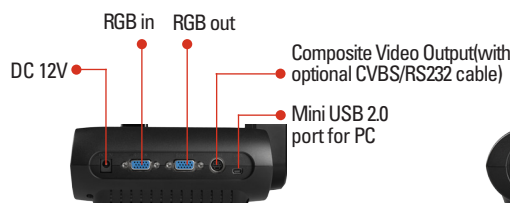

Left Panel

Rear Panel